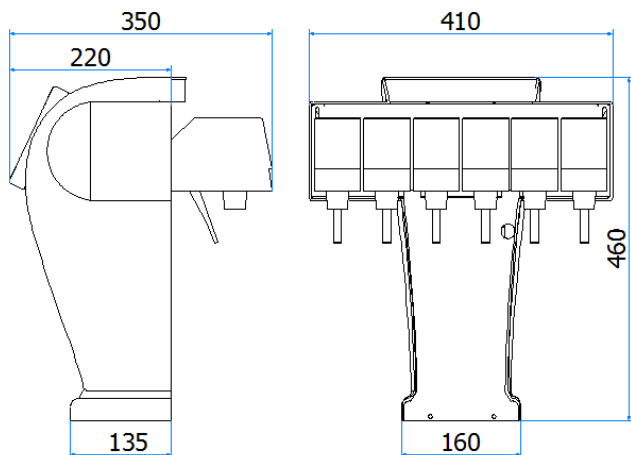

COLONNA / TOWER POST-MIX - 35000035

STARSIX

IDENTIFICATION TUBE:

- V1 RED
- V2 GREEN
- V3 ORANGE
- V4 BLACK
- V5 YELLOW
- V6 PINK
- V 1-2-3-4 SODA CIRCUIT TUBE NATURAL
- V 5-6 H2O STILL BLUE
- TUBE BLACK RICIRCULATION TANK

TORRETTA STAR SIX 6POM MARCHIO CC

DATI TECNICI

VERSIONE / VERSION	POST-MIX/PRE-MIX
VIE / WAYS	6P
FINITURA / FINISH	INOX/ROSSA/BIANCA – INOX/RED/WHITE
CORPO/BODY	INOX/ABS
TUBO PRODOTTO / PRODUCT LINE	PITONE 1,5 MT / PYTON 1,5 MT
RICIRCOLO / RECIRCULATION	SODA CIRCUIT / WATER BOATH
DIMENSIONI / DIMENSIONS	L410x350x460
PESO / WEIGHT	10,25 KG
DIMENSIONI IMBALLO / PACKAGE DIMENSIONING	L430xP800H420
PESO LORDO/ GROSS WEIGHT	12,95
FISSAGGIO / FIXING	A BANCO / BENCH
ILLUMINAZIONE/ILLUMINATION	LED 24 V

* = pronta consegna /ready for delivery 15gg DO - # = materiale non a stock 30gg DO data ordine/ material not in stock 30 days DO order date

COLONNA / TOWER POST-MIX - 35000035

STAR SIX

IDENTIFICATION TUBE: